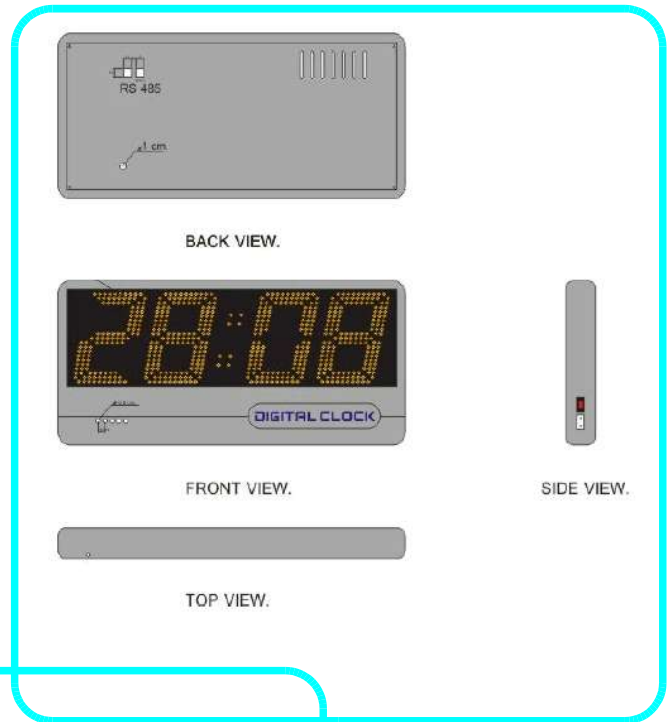

## Digital Clock

## Digital Clock Display Mode

DIGITAL CLOCK 6 DIGITS

DIGITAL CLOCK 4 DIGITS

LED 7 Segment Module Type

Numeric Height	3" , 4" , 6" , 8" , 10" , 12"
Colour Of Numeric	Red Colour
Visual Range	20 Meters Average