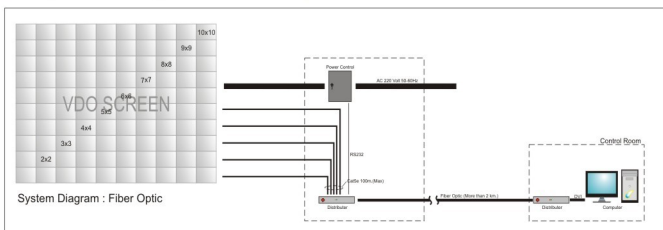

CM System Diagram : Fiber Optic Remote