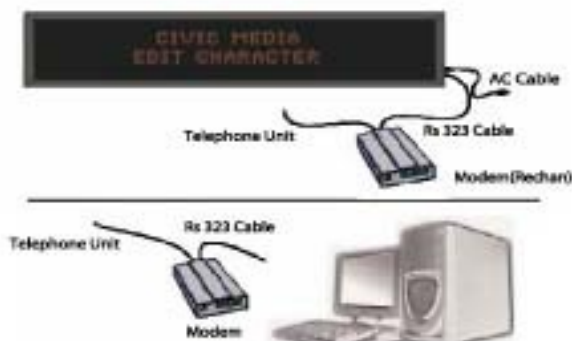

In graphic mode can display all languages in the world under Window OS.

Include 10 of Gif Animation file each file not more than 128 Kbyte.

Set Data & Control

Keyboard

Modem

Display Sign

RS 485

LAN TCP / IP