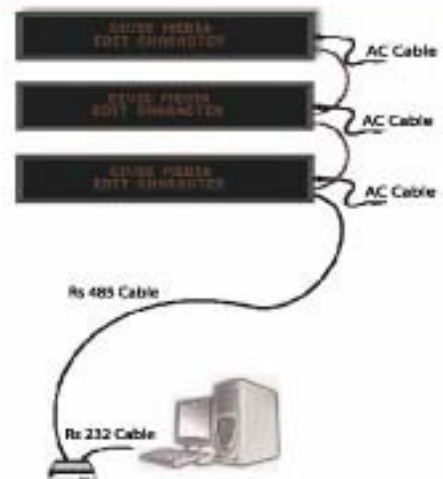

Type of Lamp	LED Super Bright	LED Dot - Matrix
Lamp Dimension	5 mm.	5 mm.
Pixel Pitch	10 mm.	7.62 mm.
Color of Lamp	Red	Tri Colors (R, G, Y)

Feature

Used the 32 Bit ARM7TDMI Microcontroller.

1 Mbyte Ram and 4 Mbyte Flash memories (Option).

In graphic mode can display all languages in the world under Window OS.

Include 10 of Gif Animation file each file not more than 128 Kbyte.

Set Data & Control

Keyboard

Modem

Display Sign

RS 485

LAN TCP / IP