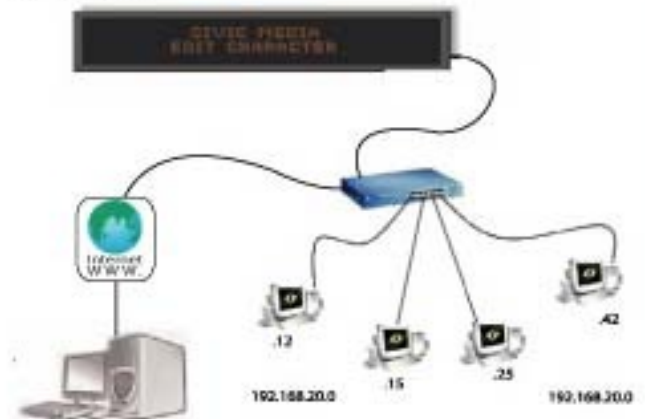

We Color Your World

VMS INDOOR

Variable Message Sign LED DISPLAY

PROMOTION
SUMMER SALE

26 00 02

Variable Message Sign Indoor

1 color/ 3 colors (Red, Green, Yellow) are extremely efficient tools served for presenting information to the crowd

In graphic mode can display all languages in the world under Window OS.

Include 10 of Gif Animation file each file not more than 128 Kbyte.

Set Data & Control

Keyboard

Modem

Display Sign

RS 485

LAN TCP / IP