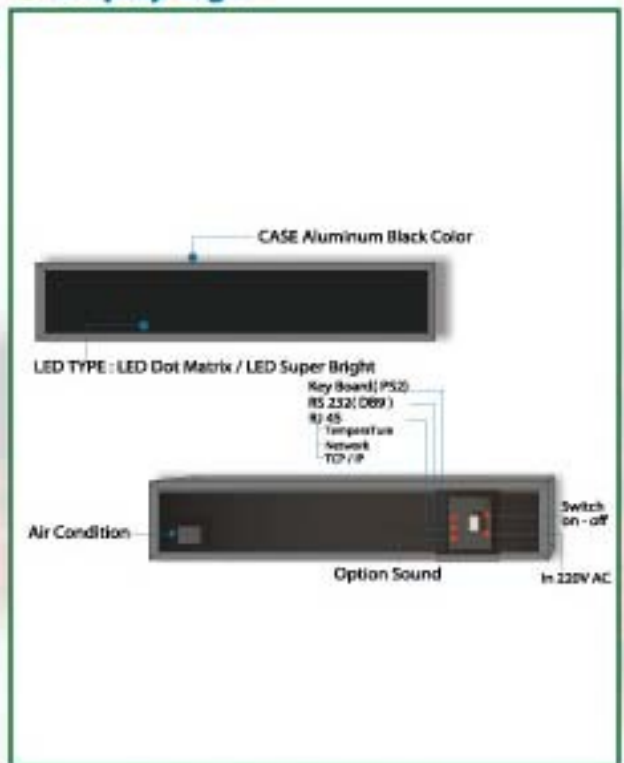

We Color Your World

VMS INDOOR

Variable Message Sign LED DISPLAY

PROMOTION
SUMMER SALE

26 00 02

Variable Message Sign Indoor

1 color/ 3 colors (Red, Green, Yellow) are extremely efficient tools served for presenting information to the crowd

Type of Lamp	LED Super Bright	LED Dot - Matrix
Lamp Dimension	5 mm.	5 mm.
Pixel Pitch	10 mm.	7.62 mm.
Color of Lamp	Red	Tri Colors (R, G, Y)

Feature

Used the 32 Bit ARM7TDMI Microcontroller.

1 Mbyte Ram and 4 Mbyte Flash memories (Option).

In graphic mode can display all languages in the world under Window OS.

Include 10 of Gif Animation file each file not more than 128 Kbyte.

Set Data & Control

Keyboard

Modem

Display Sign

RS 485

LAN TCP / IP