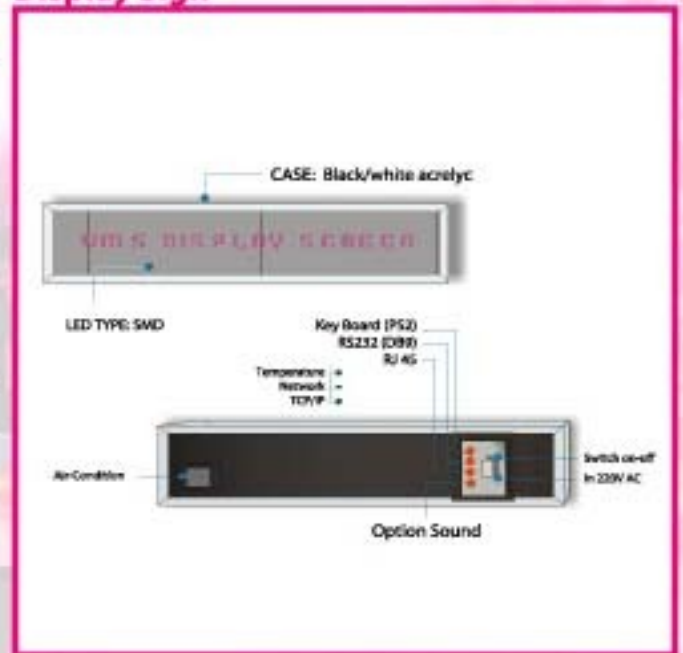

Technical Data

Type of Lamp	SMD
Lamp Dimension	3 mm.
Pixel Pitch	10 mm.
Color of Lamp	White / Red / Pink

Feature

Used the 32 Bit ARM7TDMI Microcontroller.

1 Mbyte Ram and 4 Mbyte Flash memories (Option).

In graphic mode can display all languages in the world under Window OS.

Include 10 of Gif Animation file each file not more than 128 Kbyte.

Display Sign