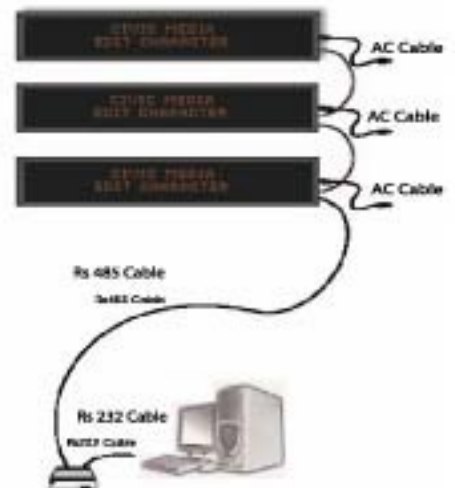

Technical Data

Type of Lamp	SMD
Lamp Dimension	3 mm.
Pixel Pitch	10 mm.
Color of Lamp	White / Red / Pink

Feature

Used the 32 Bit ARM7TDMI Microcontroller.

1 Mbyte Ram and 4 Mbyte Flash memories (Option).

In graphic mode can display all languages in the world under Window OS.

Include 10 of Gif Animation file each file not more than 128 Kbyte.

Display Sign

Keyboard

RS 485

Modem

LAN TCP / IP

CIVIC MEDIA CO.,LTD

2/24-25 Sol Charoenkrung 78, Charoenkrung Road,
Bangkoklaem, Bangkokkok 10120
Tel : 0-2688-086 0 Fax : 0-2688-0862 www.civicmedia.com

CM
We Color Your World
01/08