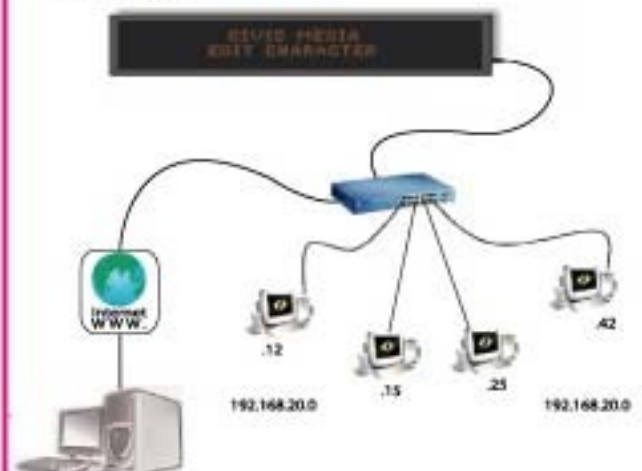

LAN TCP / IP

CIVIC MEDIA CO.,LTD

2/24-25 Sol Charoenkrung 78, Charoenkrung Road,
Bangkoklaem, Bangkokkok 10120
Tel : 0-2688-086 0 Fax : 0-2688-0862 www.civicmedia.com

CM
We Color Your World
01/08