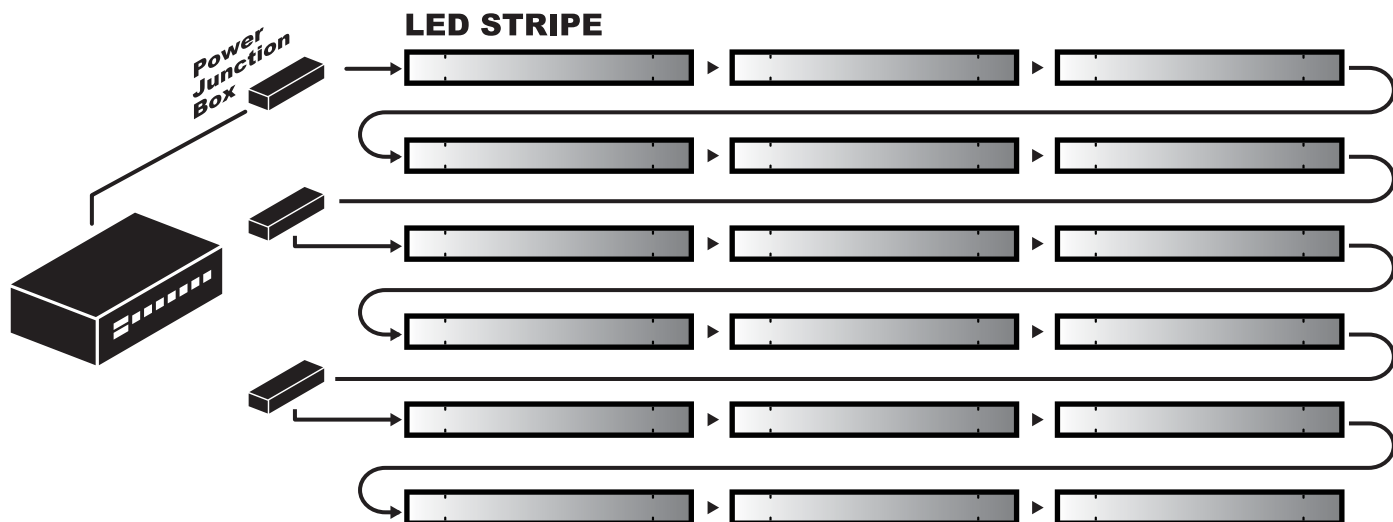

SYSTEM DIAGRAM